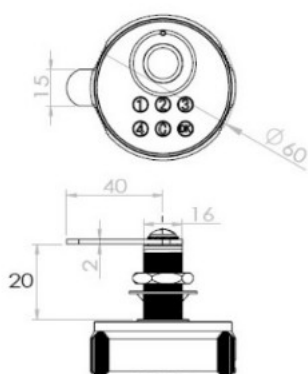

PRODUCT SHEET

Description:

Elec. Finger Touch/Key Pad Cam Lock "Phil", RH, $\varnothing 19 \times 20$, Black /Silver Knob $\varnothing 60$ mm, Straight Cam A04 ce: 40mm, 90 DG Turn, Private Usage Only, Powered by CR 2450 Battery (Not included, W/USB C Plug for External Power Supply

Item number:

14.60.480-0

Units	Box	Carton	HS Code	Barcode
Pcs.	20	100	8301300000	 5704866529099

Battery: CR2450
Standby time: > 1 year
Battery service life: > 2000 on - off cycles

Core turn direction

Installation hole size
for wooden cabinet
doors

Installation hole size
for steel
cabinet doors

SISO A/S

Mileparken 11
DK-2740 Skovlunde
Denmark
VAT: DK24786013

Phone +45 45 830 900

www.siso.dk
siso@siso.dk

Danske Bank
Nytov Branch
Copenhagen
SWIFT: DABADKKK