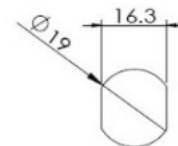

Item number:

14.60.480-0

Units	Box	Carton	HS Code	Barcode
Pcs.	20	100	8301300000	 5704866529099

Battery: CR2450
Standby time: > 1 year
Battery service life: > 2000 on - off cycles

Core turn direction

Installation hole size
for wooden cabinet
doors

Installation hole size
for steel
cabinet doors

SISO A/S

Mileparken 11
DK-2740 Skovlunde
Denmark
VAT: DK24786013

Phone +45 45 830 900

www.siso.dk
siso@siso.dk

Danske Bank
Nytov Branch
Copenhagen
SWIFT: DABADKKK